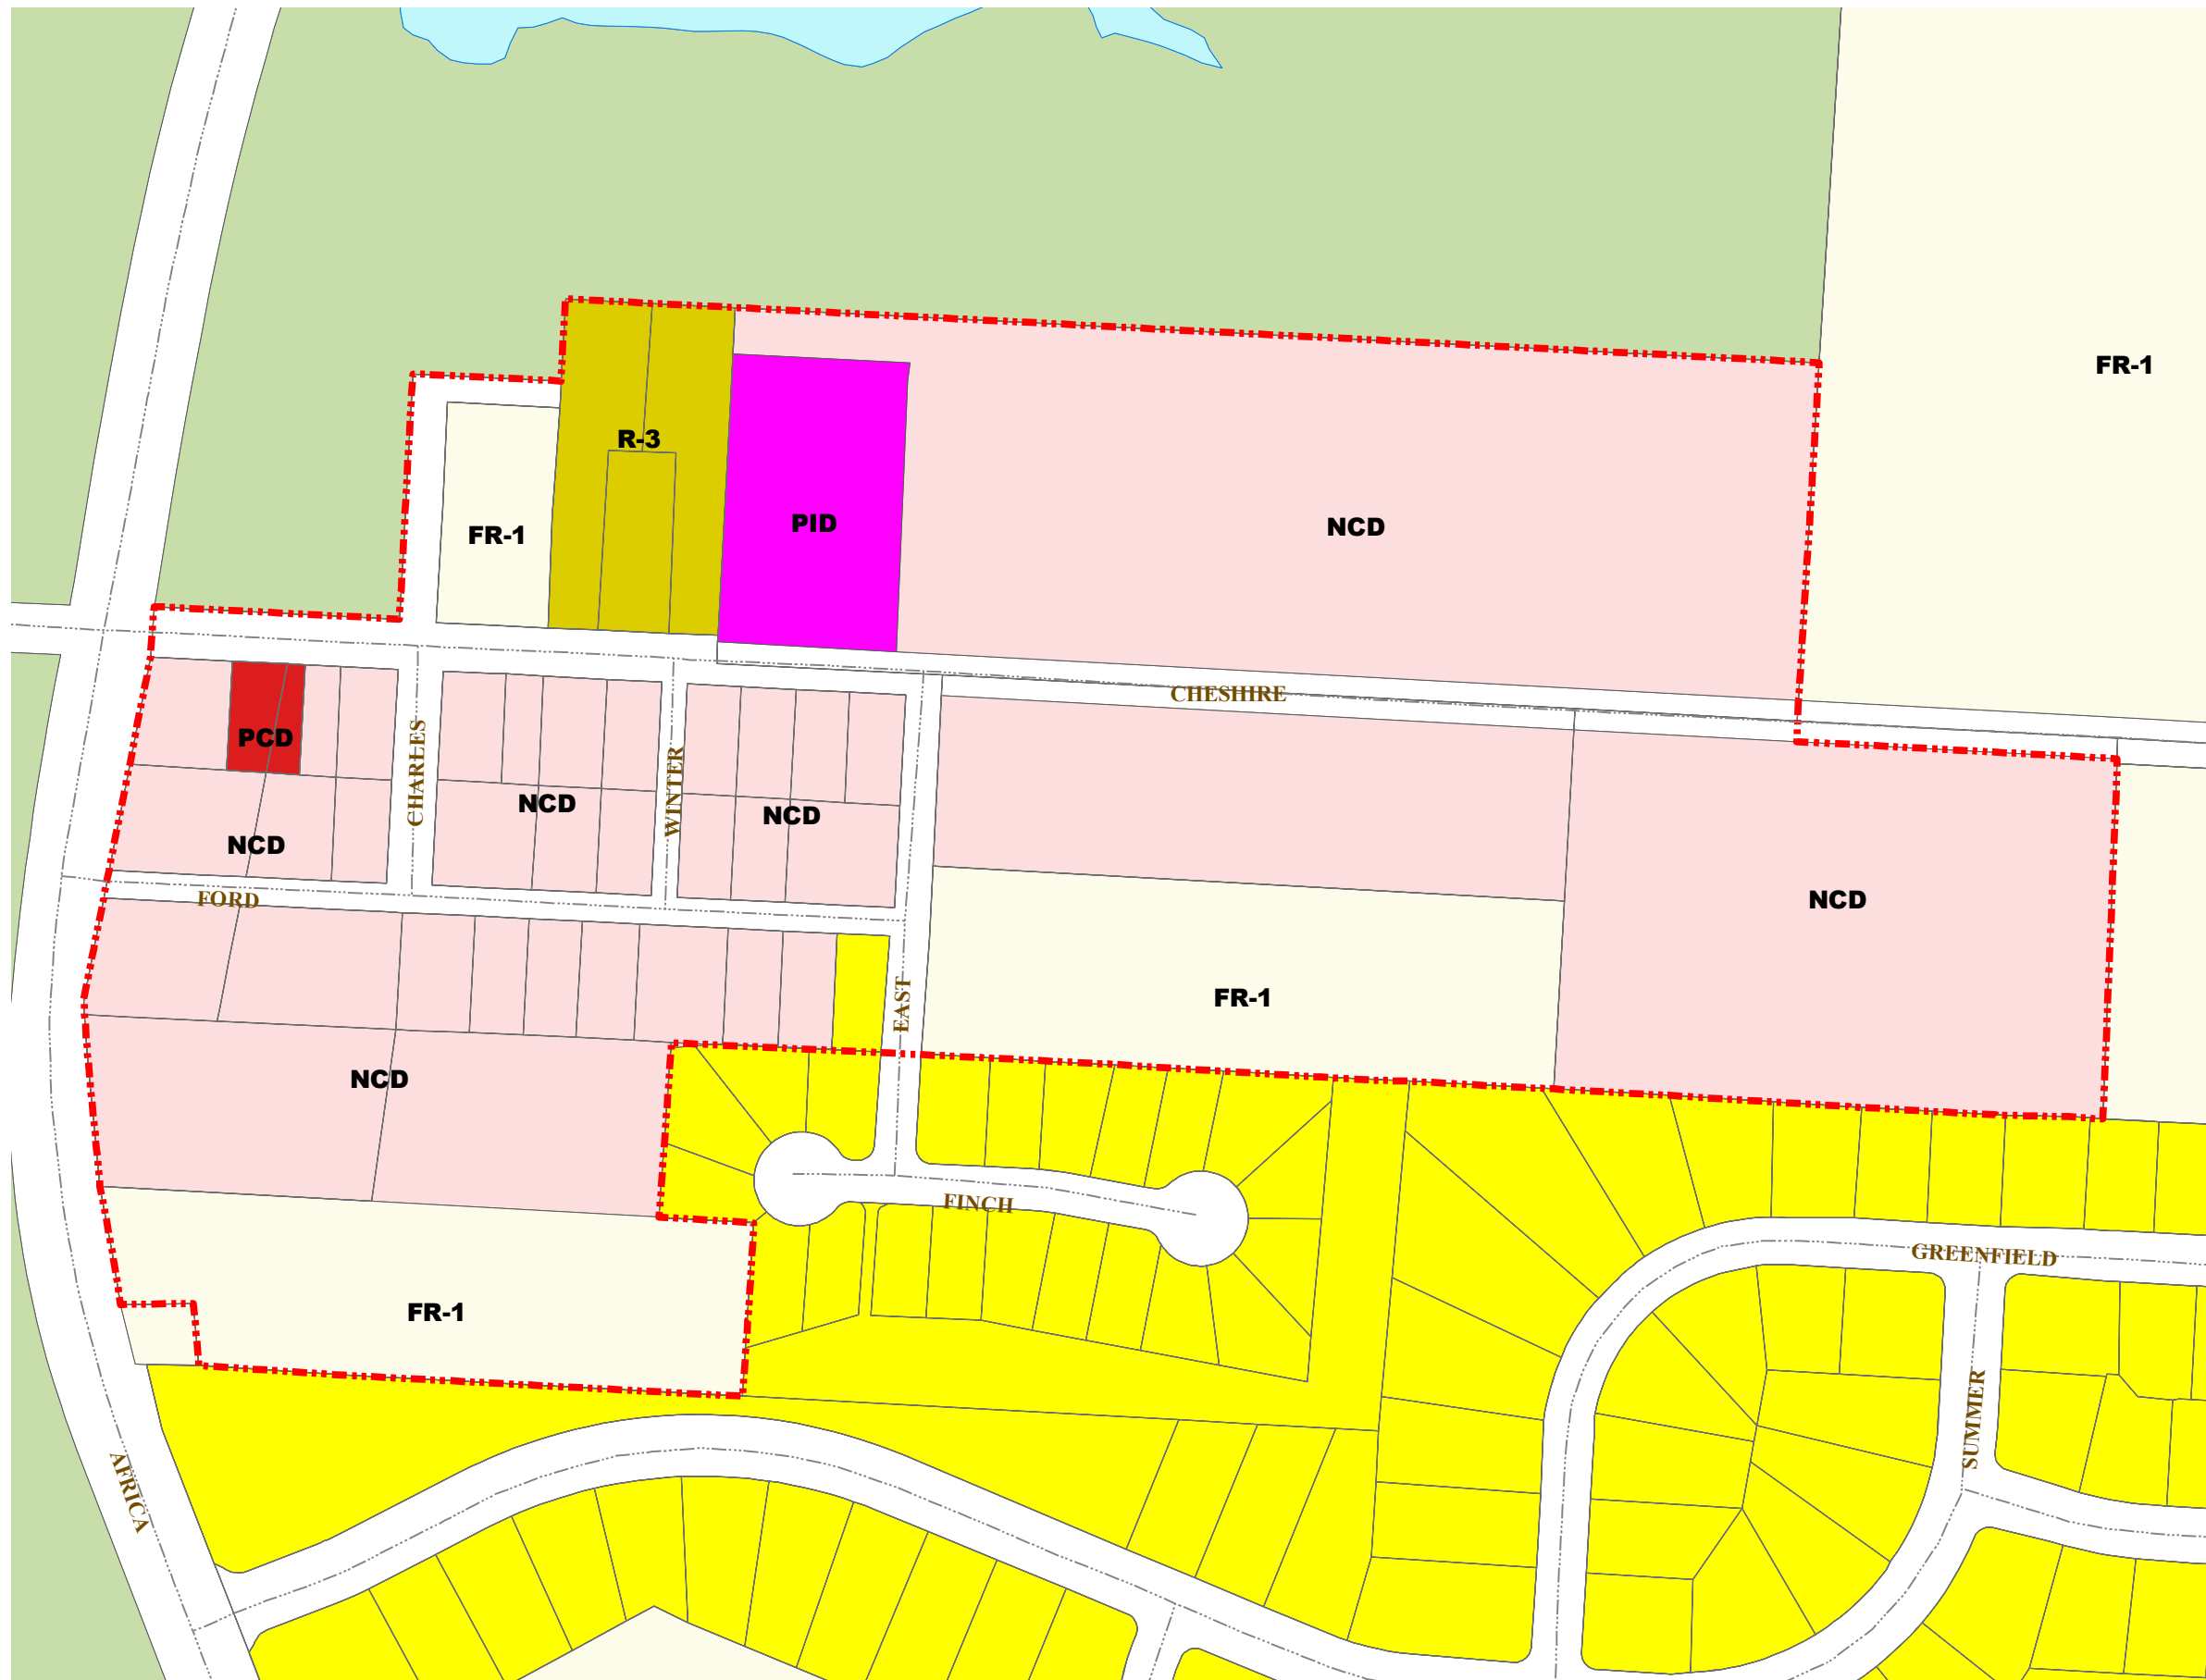

# Berlin Township Old Cheshire Planned Unit Development District

- Property Lines
- Farm Residential District (FR-1)
- Low Density Residential District (R-2)
- R-2 with PRD Overlay (R-2/PRD)
- Planned Residential District (PRD)
- Multi-Type Residential District (R-3)
- Neighborhood Commercial District (NCD)
- General Commercial District (GCD)
- Planned Office District (POD)
- Planned Commercial and Office District (PCD)
- OCPUD Overlay District (OCPUD)
- Industrial District (I)
- Planned Industrial District (PID)
- Agricultural Conservation District (A-1)
- US Land
- City of Delaware
- River/Lakes
- Road
- Roads